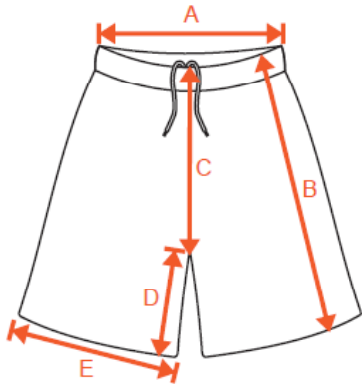

BASKETBALL UNIFORM SIZE CHART

Youth

Point of Measurement

(finished measurements in inches)

JERSEYS						
SIZE	A. CHEST	B. LENGTH	C. SHOULDER WIDTH	D. BACK NECK WIDTH	E. NECK DROP	F. ARMHOLE STRAIGHT
S	18	28	12.5	6.5	4	9
M	19	29	13	6.5	4	9.5
L	20	30	13.5	7	4.5	10
XL	21	31	14	7	4.5	10.5
SHORTS						
SIZE	A. WAIST*	B. LENGTH	C. FRONT RISE	D. INSEAM	E. LEG OPENING	
S	11.5	17	11.5	6.5	11	
M	12	18	12	7	11.5	
L	12.5	19	12.5	7.5	12	
XL	13	20	13	8	12.5	

*Relaxed w/ drawstring

BASKETBALL UNIFORM SIZE CHART

Youth Girls

Point of Measurement

(finished measurements in inches)

JERSEYS

SIZE	A. CHEST	B. LENGTH	C.SHOULDER WIDTH	D.BACK NECK WIDTH	E.NECK DROP	F.ARMHOLE STRAIGHT
S	18	27	12.5	6.5	4	7.5
M	19	28	13	6.5	4	8
L	20	29	13.5	7	4	8.5
XL	21	30	14	7	4	8.5

SHORTS

SIZE	A. WAIST*	B. LENGTH	C.FRONT RISE	D. INSEAM	E. LEG OPENING
S	11.5	17	11.5	6.5	11
M	12	18	12	7	11.5
L	2.5	19	12.5	7.5	12
XL	13	20	13	8	12.5

*Relaxed w/ drawstring