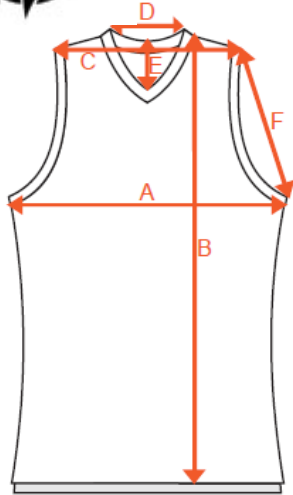

BASKETBALL UNIFORM SIZE CHART

Youth

Point of Measurement

(finished measurements in inches)

JERSEYS						
SIZE	A. CHEST	B. LENGTH	C. SHOULDER WIDTH	D. BACK NECK WIDTH	E. NECK DROP	F. ARMHOLE STRAIGHT
S	18	28	12.5	6.5	4	9
M	19	29	13	6.5	4	9.5
L	20	30	13.5	7	4.5	10
XL	21	31	14	7	4.5	10.5
SHORTS						
SIZE	A. WAIST*	B. LENGTH	C. FRONT RISE	D. INSEAM	E. LEG OPENING	
S	11.5	17	11.5	6.5	11	
M	12	18	12	7	11.5	
L	12.5	19	12.5	7.5	12	
XL	13	20	13	8	12.5	

*Relaxed w/ drawstring

BASKETBALL UNIFORM SIZE CHART

Youth Girls

Point of Measurement

(finished measurements in inches)

JERSEYS

SIZE	A. CHEST	B. LENGTH	C.SHOULDER WIDTH	D.BACK NECK WIDTH	E.NECK DROP	F.ARMHOLE STRAIGHT
S	18	27	12.5	6.5	4	7.5
M	19	28	13	6.5	4	8
L	20	29	13.5	7	4	8.5
XL	21	30	14	7	4	8.5

SHORTS

SIZE	A. WAIST*	B. LENGTH	C.FRONT RISE	D. INSEAM	E. LEG OPENING
S	11.5	17	11.5	6.5	11
M	12	18	12	7	11.5
L	2.5	19	12.5	7.5	12
XL	13	20	13	8	12.5

*Relaxed w/ drawstring