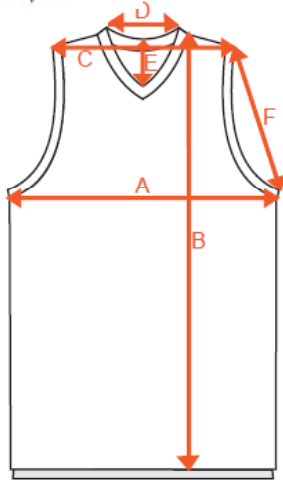

BASKETBALL UNIFORM SIZE CHART

Youth

Point of Measurement

(finished measurements in inches)

JERSEYS						
SIZE	A. CHEST	B. LENGTH	C. SHOULDER WIDTH	D. BACK NECK WIDTH	E. NECK DROP	F. ARMHOLE STRAIGHT
S	18	28	12.5	6.5	4	9
M	19	29	13	6.5	4	9.5
L	20	30	13.5	7	4.5	10
XL	21	31	14	7	4.5	10.5
SHORTS						
SIZE	A. WAIST*	B. LENGTH	C. FRONT RISE	D. INSEAM	E. LEG OPENING	
S	11.5	17	11.5	6.5	11	
M	12	18	12	7	11.5	
L	12.5	19	12.5	7.5	12	
XL	13	20	13	8	12.5	

*Relaxed w/ drawstring

BASKETBALL UNIFORM SIZE CHART

Youth Girls

Point of Measurement

(finished measurements in inches)

JERSEYS

SIZE	A. CHEST	B. LENGTH	C.SHOULDER WIDTH	D.BACK NECK WIDTH	E.NECK DROP	F.ARMHOLE STRAIGHT
S	18	27	12.5	6.5	4	7.5
M	19	28	13	6.5	4	8
L	20	29	13.5	7	4	8.5
XL	21	30	14	7	4	8.5

SHORTS

SIZE	A. WAIST*	B. LENGTH	C.FRONT RISE	D. INSEAM	E. LEG OPENING
S	11.5	17	11.5	6.5	11
M	12	18	12	7	11.5
L	2.5	19	12.5	7.5	12
XL	13	20	13	8	12.5

*Relaxed w/ drawstring