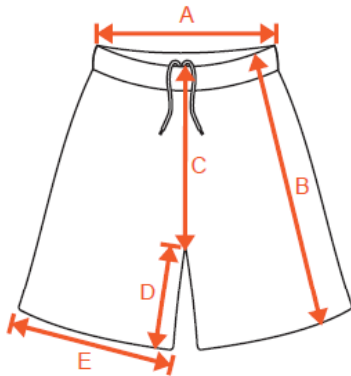

BASKETBALL UNIFORM SIZE CHART

Youth

Point of Measurement

(finished measurements in inches)

JERSEYS						
SIZE	A. CHEST	B. LENGTH	C. SHOULDER WIDTH	D. BACK NECK WIDTH	E. NECK DROP	F. ARMHOLE STRAIGHT
S	18	28	12.5	6.5	4	9
M	19	29	13	6.5	4	9.5
L	20	30	13.5	7	4.5	10
XL	21	31	14	7	4.5	10.5
SHORTS						
SIZE	A. WAIST*	B. LENGTH	C. FRONT RISE	D. INSEAM	E. LEG OPENING	
S	11.5	17	11.5	6.5	11	
M	12	18	12	7	11.5	
L	12.5	19	12.5	7.5	12	
XL	13	20	13	8	12.5	

*Relaxed w/ drawstring

BASKETBALL UNIFORM SIZE CHART

Youth Girls

Point of Measurement

(finished measurements in inches)

JERSEYS

SIZE	A. CHEST	B. LENGTH	C.SHOULDER WIDTH	D.BACK NECK WIDTH	E.NECK DROP	F.ARMHOLE STRAIGHT
S	18	27	12.5	6.5	4	7.5
M	19	28	13	6.5	4	8
L	20	29	13.5	7	4	8.5
XL	21	30	14	7	4	8.5

SHORTS

SIZE	A. WAIST*	B. LENGTH	C.FRONT RISE	D. INSEAM	E. LEG OPENING
S	11.5	17	11.5	6.5	11
M	12	18	12	7	11.5
L	2.5	19	12.5	7.5	12
XL	13	20	13	8	12.5

*Relaxed w/ drawstring