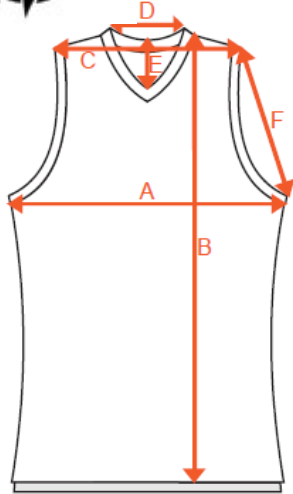

BASKETBALL UNIFORM SIZE CHART

Adult Men's

Point of Measurement

(finished measurements in inches)

JERSEYS						
SIZE	A. CHEST	B. LENGTH	C. SHOULDER WIDTH	D. BACK NECK WIDTH	E. NECK DROP	F. ARMHOLE STRAIGHT
S	21	32	14	7.5	4.5	10.5
M	22	33	14	7.5	4.5	11
L	23	34	15	7.5	4.5	11.5
XL	24	35	15	7.5	5	12
2XL	25	36	16	8	5	12
3XL	26	37	16	8	5	12
4XL	27	38	17	8	5	12
SHORTS						
SIZE	A. WAIST*	B. LENGTH	C. FRONT RISE	D. INSEAM	E. LEG OPENING	
S	14	20	14	8	13.5	
M	14.5	21	14.5	9	14	
L	15	22	15	9.5	14.5	
XL	15.5	23	15.5	10	15	
2XL	16	24	16	10.5	16	
3XL	16.5	25	16.5	11	17	
4XL	17	26	17	11	17.5	

*Relaxed w/ drawstring

BASKETBALL UNIFORM SIZE CHART

Adult Women's

Point of Measurement

(finished measurements in inches)

JERSEYS

SIZE	A. CHEST	B. LENGTH	C. SHOULDER WIDTH	D. BACK NECK WIDTH	E. NECK DROP	F. ARMHOLE STRAIGHT
S	21	31	14	7	4	8.5
M	22	32	14	7	4	9.5
L	23	33	15	7.5	4	9.5
XL	24	34	15	7.5	4.5	10
2XL	26	35	15.5	7.5	4.5	11
3XL	27	36	16	7.5	4.5	11.5
4XL	28	37	17	7.5	5	11.5

SHORTS

SIZE	A. WAIST*	B. LENGTH	C. FRONT RISE	D. INSEAM	E. LEG OPENING
S	14	20	14	8	14
M	14.5	21	14.5	9	14
L	15	22	15	9.5	14.5
XL	15.5	23	15.5	10	15
2XL	16	24	16	10.5	16
3XL	16.5	25	16.5	11	17
4XL	17	26	17	11	17.5