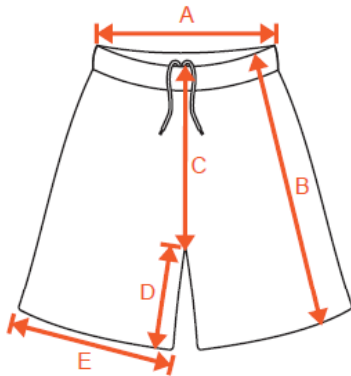

BASKETBALL UNIFORM SIZE CHART

Adult Men's

Point of Measurement

(finished measurements in inches)

JERSEYS						
SIZE	A. CHEST	B. LENGTH	C. SHOULDER WIDTH	D. BACK NECK WIDTH	E. NECK DROP	F. ARMHOLE STRAIGHT
S	21	32	14	7.5	4.5	10.5
M	22	33	14	7.5	4.5	11
L	23	34	15	7.5	4.5	11.5
XL	24	35	15	7.5	5	12
2XL	25	36	16	8	5	12
3XL	26	37	16	8	5	12
4XL	27	38	17	8	5	12
SHORTS						
SIZE	A. WAIST*	B. LENGTH	C. FRONT RISE	D. INSEAM	E. LEG OPENING	
S	14	20	14	8	13.5	
M	14.5	21	14.5	9	14	
L	15	22	15	9.5	14.5	
XL	15.5	23	15.5	10	15	
2XL	16	24	16	10.5	16	
3XL	16.5	25	16.5	11	17	
4XL	17	26	17	11	17.5	

*Relaxed w/ drawstring

BASKETBALL UNIFORM SIZE CHART

Adult Women's

Point of Measurement

(finished measurements in inches)

JERSEYS

SIZE	A. CHEST	B. LENGTH	C. SHOULDER WIDTH	D. BACK NECK WIDTH	E. NECK DROP	F. ARMHOLE STRAIGHT
S	21	31	14	7	4	8.5
M	22	32	14	7	4	9.5
L	23	33	15	7.5	4	9.5
XL	24	34	15	7.5	4.5	10
2XL	26	35	15.5	7.5	4.5	11
3XL	27	36	16	7.5	4.5	11.5
4XL	28	37	17	7.5	5	11.5

SHORTS

SIZE	A. WAIST*	B. LENGTH	C. FRONT RISE	D. INSEAM	E. LEG OPENING
S	14	20	14	8	14
M	14.5	21	14.5	9	14
L	15	22	15	9.5	14.5
XL	15.5	23	15.5	10	15
2XL	16	24	16	10.5	16
3XL	16.5	25	16.5	11	17
4XL	17	26	17	11	17.5