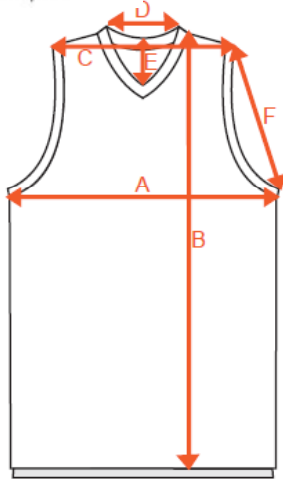

BASKETBALL UNIFORM SIZE CHART

Adult Men's

Point of Measurement

(finished measurements in inches)

JERSEYS						
SIZE	A. CHEST	B. LENGTH	C. SHOULDER WIDTH	D. BACK NECK WIDTH	E. NECK DROP	F. ARMHOLE STRAIGHT
S	21	32	14	7.5	4.5	10.5
M	22	33	14	7.5	4.5	11
L	23	34	15	7.5	4.5	11.5
XL	24	35	15	7.5	5	12
2XL	25	36	16	8	5	12
3XL	26	37	16	8	5	12
4XL	27	38	17	8	5	12
SHORTS						
SIZE	A. WAIST*	B. LENGTH	C. FRONT RISE	D. INSEAM	E. LEG OPENING	
S	14	20	14	8	13.5	
M	14.5	21	14.5	9	14	
L	15	22	15	9.5	14.5	
XL	15.5	23	15.5	10	15	
2XL	16	24	16	10.5	16	
3XL	16.5	25	16.5	11	17	
4XL	17	26	17	11	17.5	

*Relaxed w/ drawstring

BASKETBALL UNIFORM SIZE CHART

Adult Women's

Point of Measurement

(finished measurements in inches)

JERSEYS

SIZE	A. CHEST	B. LENGTH	C. SHOULDER WIDTH	D. BACK NECK WIDTH	E. NECK DROP	F. ARMHOLE STRAIGHT
S	21	31	14	7	4	8.5
M	22	32	14	7	4	9.5
L	23	33	15	7.5	4	9.5
XL	24	34	15	7.5	4.5	10
2XL	26	35	15.5	7.5	4.5	11
3XL	27	36	16	7.5	4.5	11.5
4XL	28	37	17	7.5	5	11.5

SHORTS

SIZE	A. WAIST*	B. LENGTH	C. FRONT RISE	D. INSEAM	E. LEG OPENING
S	14	20	14	8	14
M	14.5	21	14.5	9	14
L	15	22	15	9.5	14.5
XL	15.5	23	15.5	10	15
2XL	16	24	16	10.5	16
3XL	16.5	25	16.5	11	17
4XL	17	26	17	11	17.5