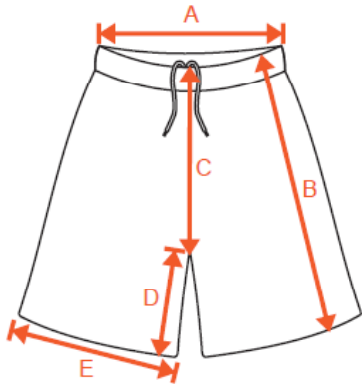

BASKETBALL UNIFORM SIZE CHART

Adult Men's

Point of Measurement

(finished measurements in inches)

JERSEYS						
SIZE	A. CHEST	B. LENGTH	C. SHOULDER WIDTH	D. BACK NECK WIDTH	E. NECK DROP	F. ARMHOLE STRAIGHT
S	21	32	14	7.5	4.5	10.5
M	22	33	14	7.5	4.5	11
L	23	34	15	7.5	4.5	11.5
XL	24	35	15	7.5	5	12
2XL	25	36	16	8	5	12
3XL	26	37	16	8	5	12
4XL	27	38	17	8	5	12
SHORTS						
SIZE	A. WAIST*	B. LENGTH	C. FRONT RISE	D. INSEAM	E. LEG OPENING	
S	14	20	14	8	13.5	
M	14.5	21	14.5	9	14	
L	15	22	15	9.5	14.5	
XL	15.5	23	15.5	10	15	
2XL	16	24	16	10.5	16	
3XL	16.5	25	16.5	11	17	
4XL	17	26	17	11	17.5	

*Relaxed w/ drawstring

BASKETBALL UNIFORM SIZE CHART

Adult Women's

Point of Measurement

(finished measurements in inches)

JERSEYS

SIZE	A. CHEST	B. LENGTH	C. SHOULDER WIDTH	D. BACK NECK WIDTH	E. NECK DROP	F. ARMHOLE STRAIGHT
S	21	31	14	7	4	8.5
M	22	32	14	7	4	9.5
L	23	33	15	7.5	4	9.5
XL	24	34	15	7.5	4.5	10
2XL	26	35	15.5	7.5	4.5	11
3XL	27	36	16	7.5	4.5	11.5
4XL	28	37	17	7.5	5	11.5

SHORTS

SIZE	A. WAIST*	B. LENGTH	C. FRONT RISE	D. INSEAM	E. LEG OPENING
S	14	20	14	8	14
M	14.5	21	14.5	9	14
L	15	22	15	9.5	14.5
XL	15.5	23	15.5	10	15
2XL	16	24	16	10.5	16
3XL	16.5	25	16.5	11	17
4XL	17	26	17	11	17.5